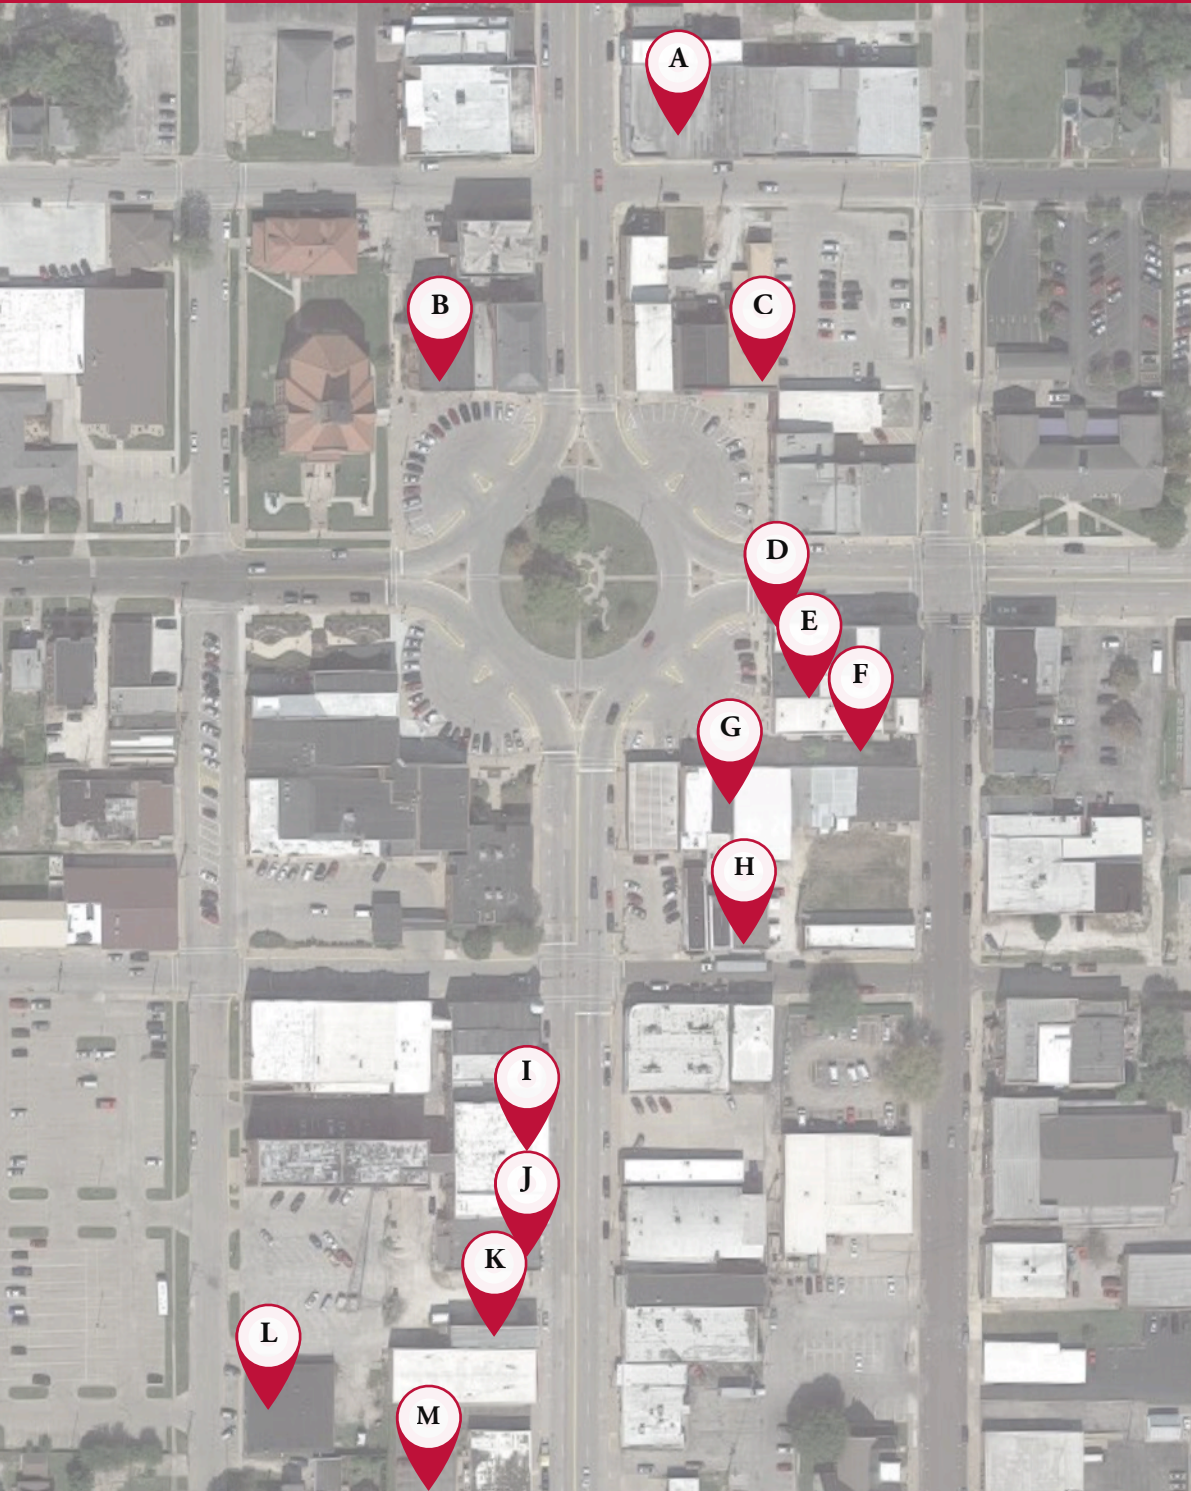

DOWNTOWN MONMOUTH ACTIVITY MAP

PREPARED BY 353 COURT LLC - NOVEMBER 2020

A. 201 N MAIN ST

Demo, redevelopment, infrastructure improvements & new business - 2019-2020

B. 88 PUBLIC SQ

Patton Block Grill & Brewpub: Demo, redevelopment & new business - 2019-2020

C. 87 PUBLIC SQ

Warren County United Way: Facade improvements, interior rehabilitation, relocation of organization - 2020

D. 73 PUBLIC SQ

Construction in progress - 2020

E. 69 PUBLIC SQ

Construction, new business tenant build-out in progress - 2020

I. 212 S MAIN ST

McClintock Law: new business location - 2020

J. 218 S MAIN ST

El Mercado International Food Market: business acquisition, interior remodel & new business - 2020

K. 226 S MAIN ST

Tin Cup: acquisition, redevelopment, upper-story living, storefront improvement & new business - 2020

L. 227 S A ST

El Navegante: new business - 2020

M. 400 S MAIN ST

Acquisition, demo & construction in progress - 2020

ACTIVITY HIGHLIGHTS

- Survey and analysis of downtown business district
- Interviews of 35 community stakeholders
- Presentation of revitalization strategy recommendations
- Patton Block architectural discussion and assistance
- Tin Cup business planning assistance
- Flourpot startup guidance consultations
- Cafe seating and outdoor dining recommendations
- M.O.V.E. Committee attendance
- International entrepreneurial roundtables
- TIF District expansion recommendation
- Barnstormer acquisition facilitation
- Restaurant business purchase analysis
- Term City redevelopment analysis
- Vaughn Jewelers walk-through and redevelopment evaluation
- Review-Atlas building redevelopment and conceptual review
- JB's Woodshed facade improvement assistance
- Monmouth Airport reconstruction consultation
- Aviation business planning assistance